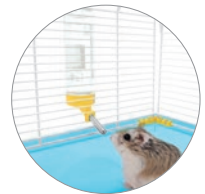

rodents

Bibber 70

Adatto a / Suitable for:
Yo-Yo Plus

Ø 4 x 10 cm - 70 ml

→ 18,5 x 15,5 x 20,5 cm
Vol. 0,006 m³

birds

Bibber 210

Adatto a / Suitable for:
Bingo

Ø 5,5 x 12 cm - 210 ml

→ 34 x 20 x 17 cm
Vol. 0,012 m³

fish and turtles

Bibber 150

Adatto a tutte le gabbie per criceti ad eccezione di:
Suitable for all hamster cages except for:
Yo-Yo Plus

Ø 4 x 17 cm - 150 ml

→ 24,5 x 18,5 x 18,5 cm
Vol. 0,008 m³

cats & dogs

Bibber 330

Adatto a tutte le gabbie per conigli, cavie, cincillà, furetti eccetto:
Suitable for all rabbit, guinea pig, chinchilla and ferret cages except:
Bingo

Ø 5,5 x 21,5 cm - 330 ml

→ 24,5 x 18,5 x 23,5 cm
Vol. 0,011 m³