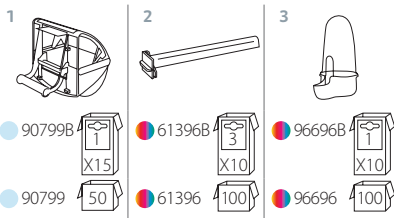

→ 58 ↙ 31 ↑ 40 cm   12,10 mm

→ 44 ↙ 27 ↑ 39 cm   12,10 mm

1 → 59,5 ↙ 32,5 ↑ 42 cm - Vol. 0,081 m³

2 → 46 ↙ 40 ↑ 51 cm - Vol. 0,094 m³