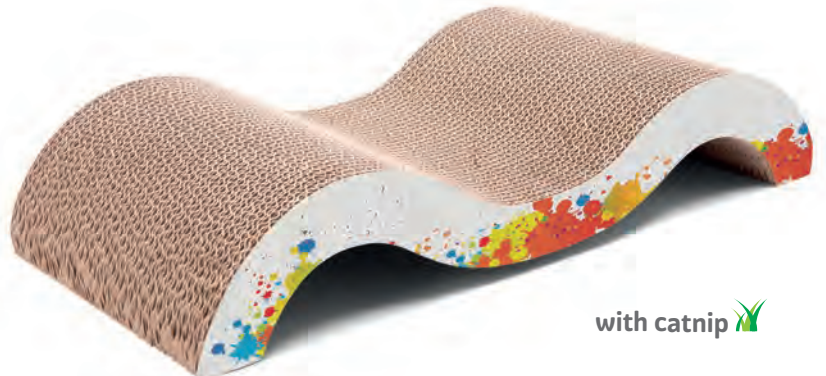

with catnip

rodents

birds

fish and turtles

cats & dogs