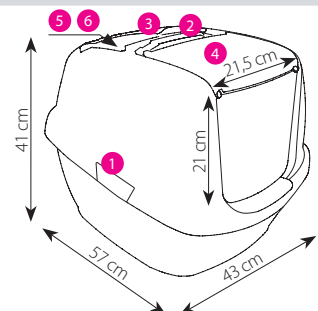

44350R

44337

44338

44380

1+1+1 mixed colour 44396

→ 57 ↓ 43 ↑ 41 cm

→ 60,5 ↓ 41 ↑ 45,5 cm - Vol. 0,113 m³