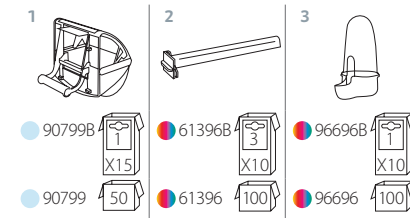

→ 58 ↙ 31 ↑ 40 cm   12,10 mm

→ 44 ↙ 27 ↑ 39 cm   12,10 mm

1 → 59,5 ↙ 32,5 ↑ 42 cm - Vol. 0,081 m³

2 → 46 ↙ 40 ↑ 51 cm - Vol. 0,094 m³