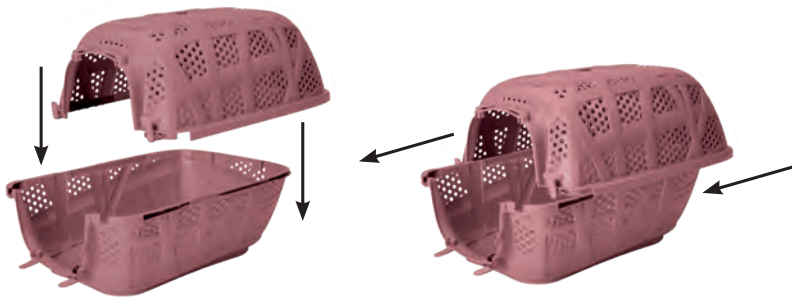

rodents

birds

fish and turtles

cats & dogs