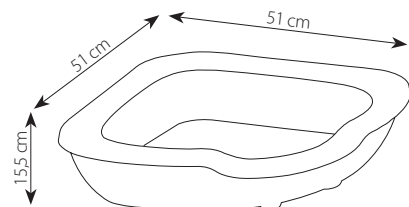

fish and turtles

 **85470**

**2+2+2** mixed colour  
 **85496**

Letteriera adatta agli angoli  
Corner shaped litter tray

→ 51 ↙ 51 ↑ 15,5 cm

 **6** → 52 ↙ 52 ↑ 32,5 cm - Vol. 0,088 m<sup>3</sup>

cats & dogs