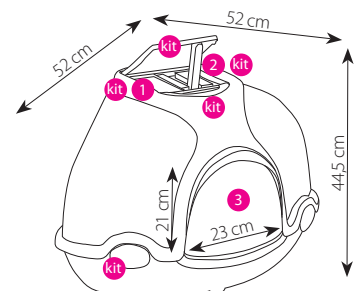

rodents

birds

fish and turtles

cats & dogs

Paletta inclusa
Scoop included

Filtro ai carboni attivi incluso
Active charcoal filter included

Letteria adatta agli angoli
Corner shaped litter tray

84370

1+1+1 mixed colour

84396

→ 52 ↙ 52 ↑ 44,5 cm

3 → 53 ↙ 53 ↑ 44 cm - Vol. 0,124 m³

kit	1	2	3