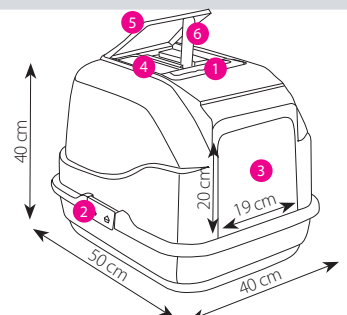

84048R

84094R

3+3 mixed colour
84096R

Clean Up
optional pag. 132

→ 50 ↙ 40 ↑ 40 cm

→ 51 ↙ 41 ↑ 77 cm - Vol. 0,161 m³

- 84970
- 84986
- 84994
- 84951

- 84770
- 84786
- 84794
- 84751

- 84899B
- 84899

- 85100B
- 85100

- 85070
- 85086
- 85094
- 85051

- 84296B
- 84296