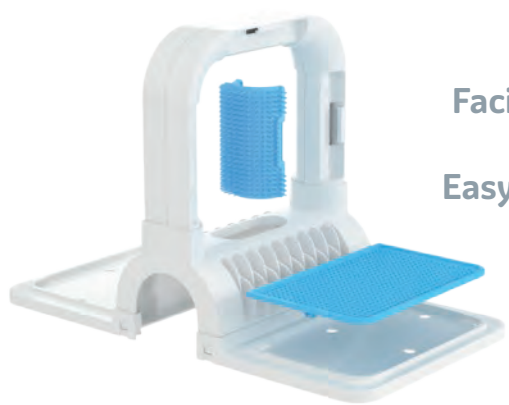

Aggiungere il cibo per attirare i gatti a giocare
Add cat food to attract cats to play

cats & dogs

Facile da smontare e pulire
Easy to disassemble and clean