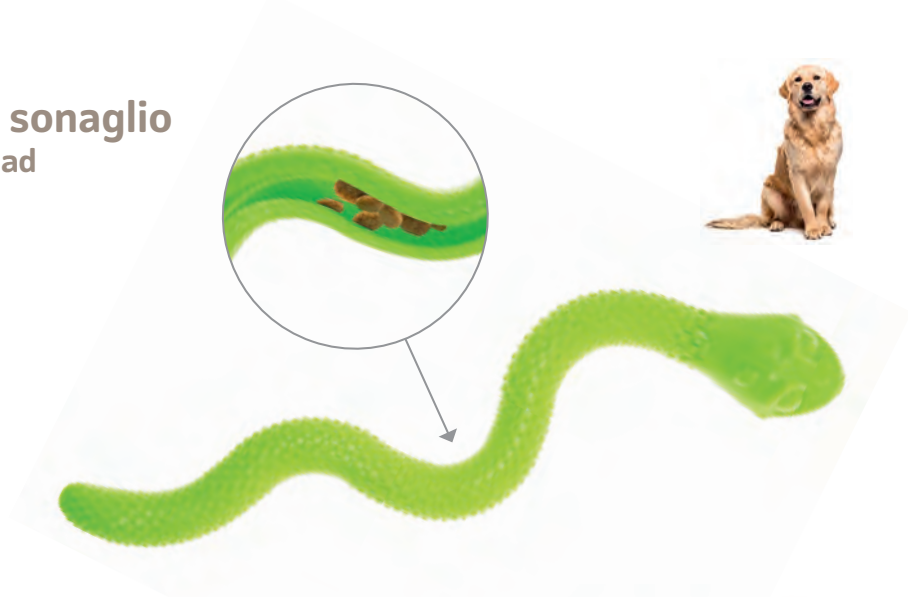

### TPR snack snake with squeaking head

● **ICC865**

→ 41,5 ↑ 6,5 cm