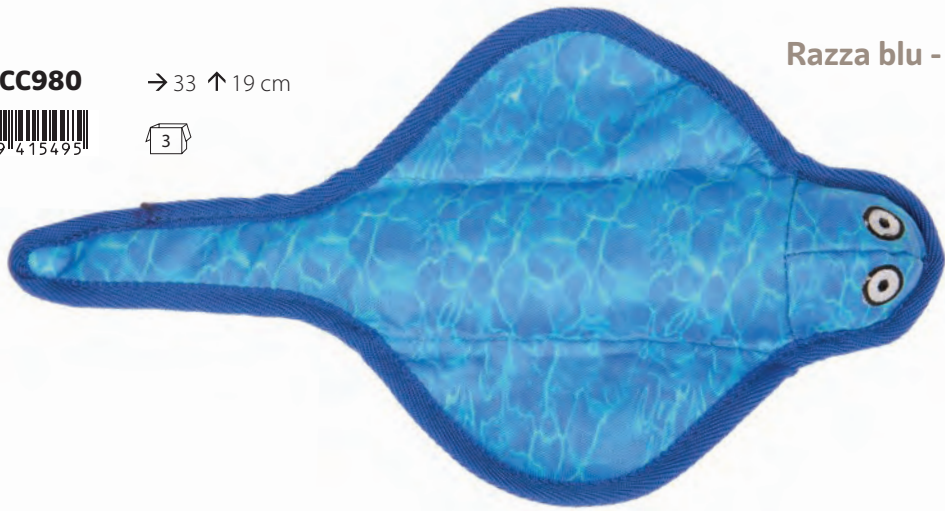

cats & dogs

**Polyester e TPR**  
Polyestire and TPR

**Squalo blu - Blue shark**

● **ICC983**

→ 17 ↑ 17 cm

rodents

● **ICC980**

→ 33 ↑ 19 cm