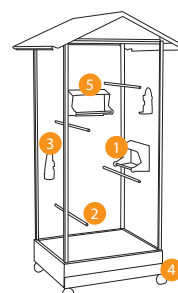

birds

fish and turtles

04996

→ 85 ↙ 72,5 ↑ 165,5 cm 12,10 mm

FLAT PACK

→ 151 ↙ 69,5 ↑ 10,5 cm - **Vol.** 0,110 m³