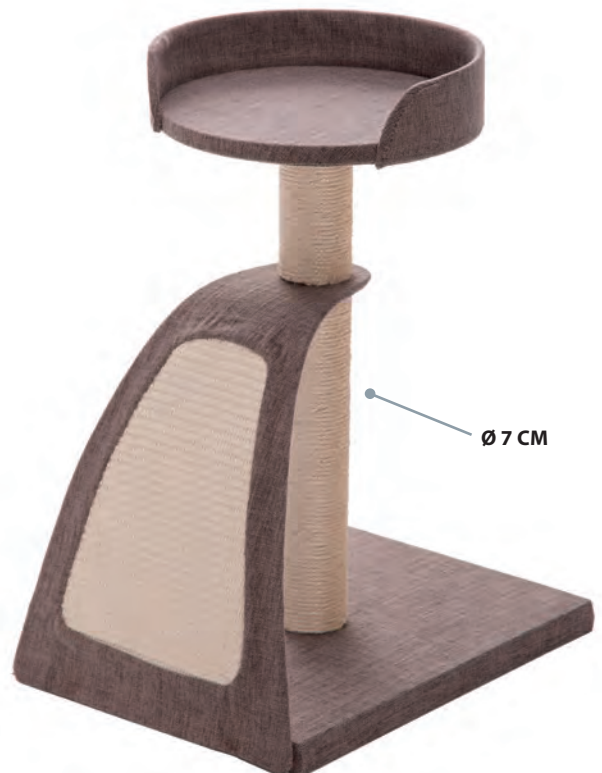

Ines

● IGT312

→ 45 ↙ 35 ↑ 64 cm

fish and turtles

cats & dogs