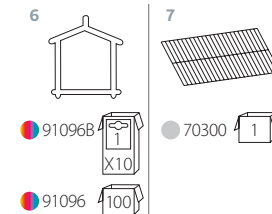

→ 58 ↙ 31 ↑ 40 cm   12,10 mm

→ 44 ↙ 27 ↑ 39 cm   12,10 mm

1 → 59,5 ↙ 32,5 ↑ 42 cm - Vol. 0,081 m³

2 → 46 ↙ 40 ↑ 51 cm - Vol. 0,094 m³