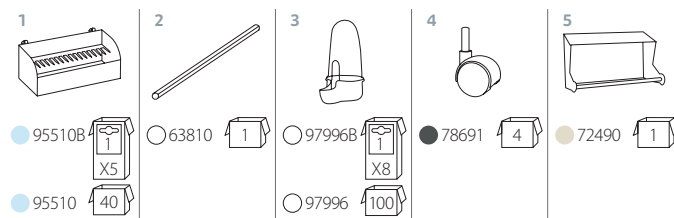

→ 85 ↙ 72,5 ↑ 165,5

→ 63,5 ↙ 54 ↑ 155

cats & dogs