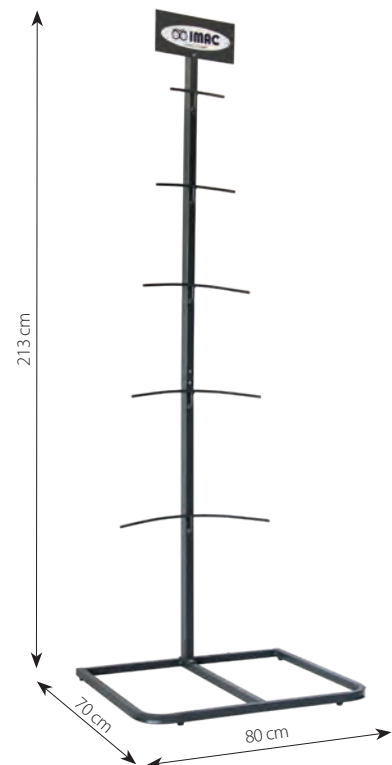

Dido non inclusi

Dido not included