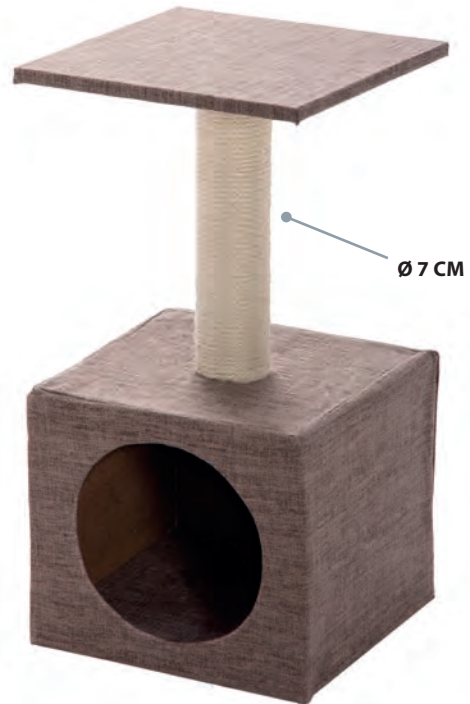

Pogo

● IGT306

→ 30 ↙ 30 ↑ 56 cm

8 021799 413866