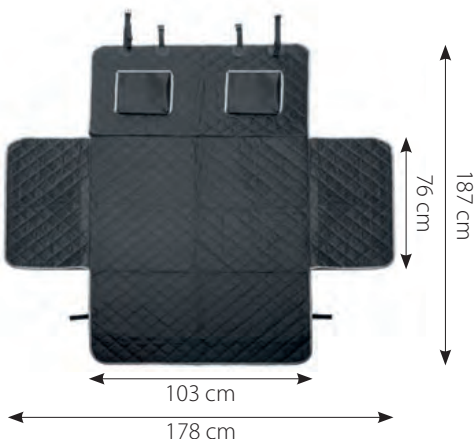

→ 178 ↙ 0,5 ↑ 187 cm

Impermeabile
Waterproof

Attacco rapido
Quick attachment

Tasca porta oggetti
Storage pocket

rodents

birds

fish and turtles

cats & dogs