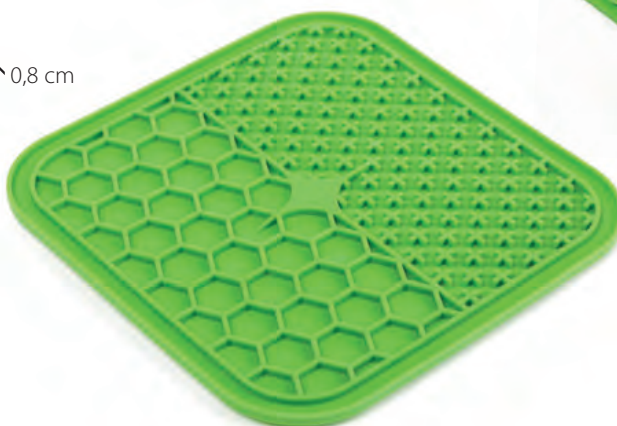

Tappetino slow feeding 2 difficoltà

Slow-feeding mat with 2 difficulty levels

ICA751

→ 21 ← 21 ↑ 0,8 cm