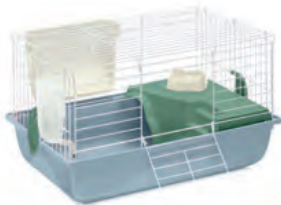

Diamo alla plastica una seconda vita
Give plastic a Second Life