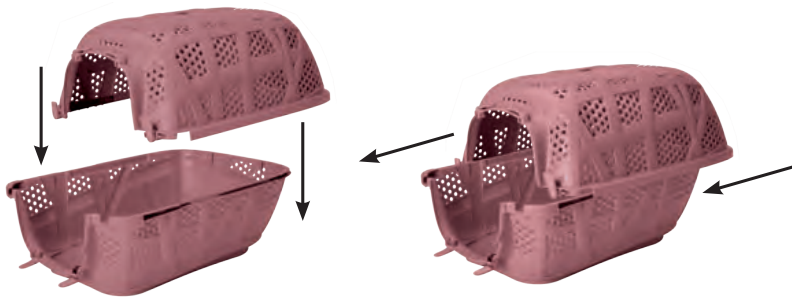

Carry Sport Metal

new colour

rodents

birds

fish and turtles

Si assembla in pochi secondi
Assembles in just seconds

80998M

80983M