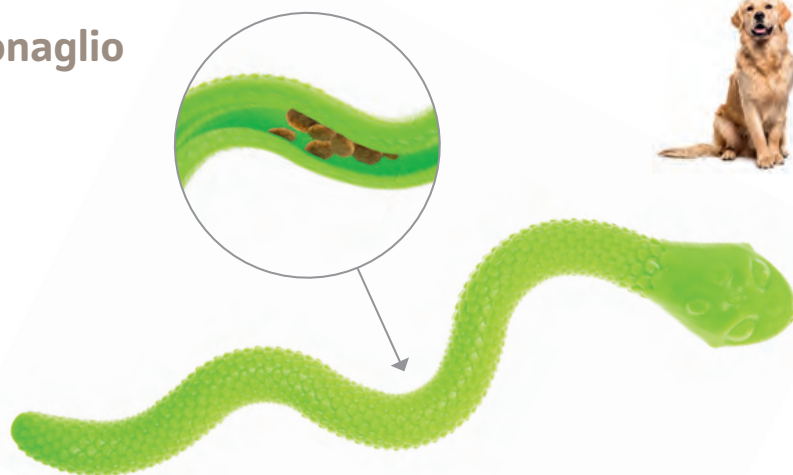

fish and turtles

cats & dogs

Serpente snack in TPR con sonaglio

TPR snack snake with squeaky head

● **ICC865**

→ 41,5 ↙ 6,5 ↑ 10 cm

Testa di coniglio in TPR, porta snack con maniglia

Rabbit-head treat toy with tug strap