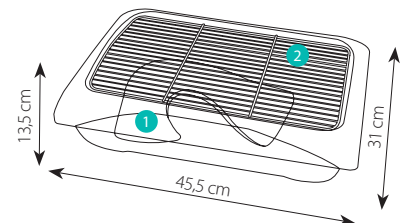

rodents

birds

fish and turtles

cats & dogs