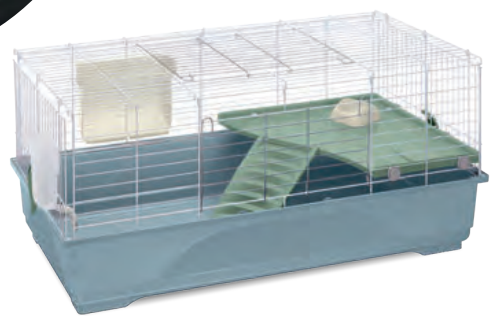

Welcome to our Second Life Gallery