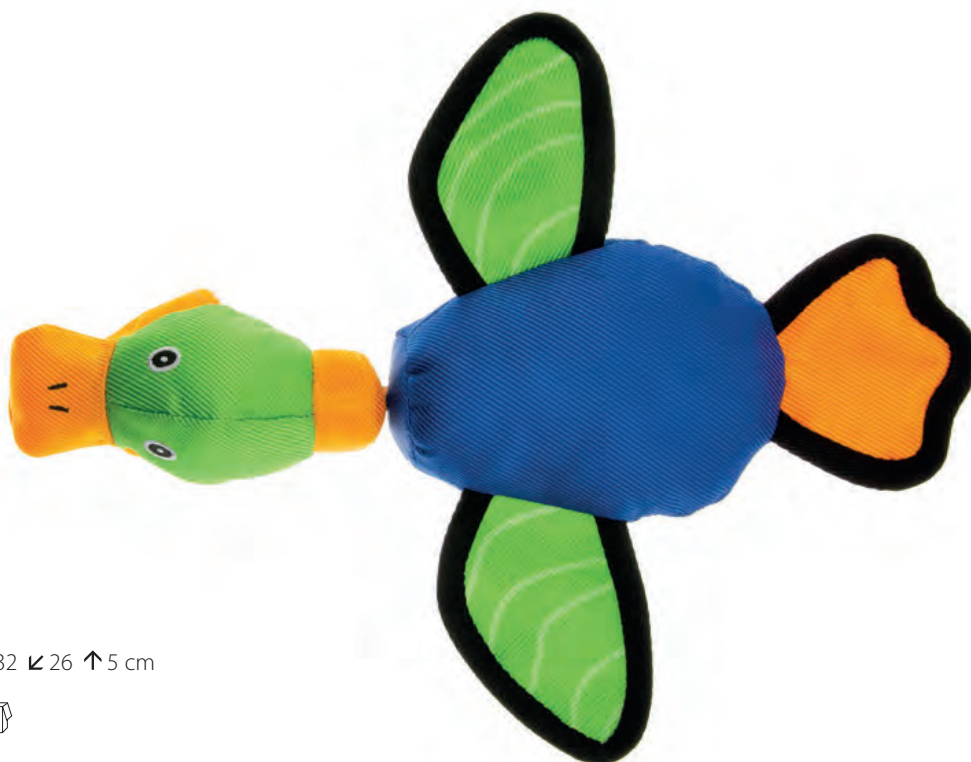

Papera volante con elastico in materiale Riciclato

Flying Duck with elastic cord – recycled material

La Papera Volante è un gioco realizzato in materiale riciclato, progettato per stimolare il movimento e il divertimento del cane e l'interazione con il padrone. Basta afferrare la testa con una mano e tirare il corpo all'indietro: grazie al collo elastico, la papera viene lanciata in aria volando per diversi metri

The Flying Duck is made from recycled material and designed to encourage active play and interaction with its owner. Simply hold the head and pull the body back: the elastic neck launches the toy through the air for several metres.

Resistente e Durevole
Strong and durable

Attività all'aperto
Outdoor play

Tira e molla - Riporto
Tug and fetch

Materiale Riciclato
Recycled material

Galleggiante
Floats

ICC004

→ 32 ↙ 26 ↑ 5 cm