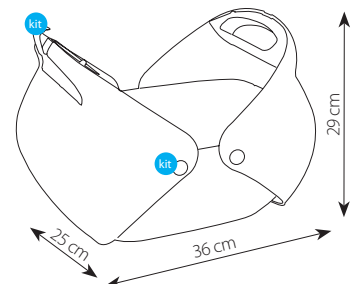

kit

Carry 60

rodents

birds

fish and turtles

 **80296**

8 021799 802967

→ 60 ↙ 40 ↑ 40 cm