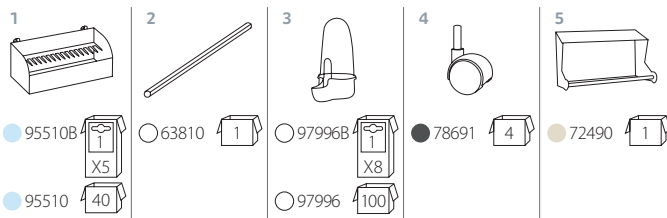

→ 85 ↙ 72,5 ↑ 165,5

→ 63,5 ↙ 54 ↑ 155

rodents

birds

fish and turtles

cats & dogs