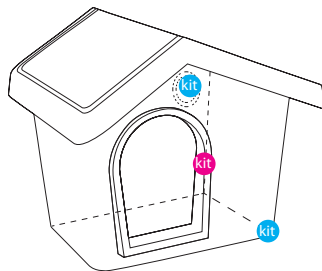

17690P

→ 53 ↓ 46 ↑ 47,6 cm

→ 54 ↓ 47 ↑ 64 cm - Vol. 0,162 m³

kit

rodents

birds

fish and turtles

cats & dogs