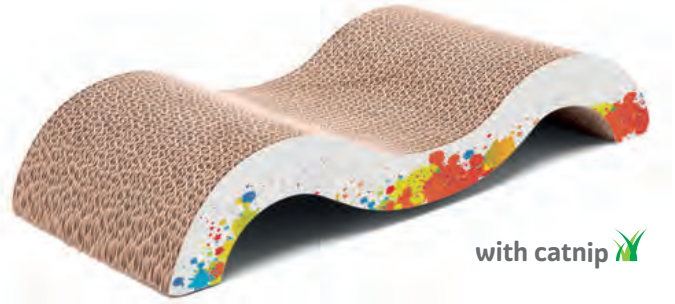

Onda

IGT411

SMALL → 38 ↙ 18 ↑ 7 cm

IGT411S

SMALL → 38 ↙ 18 ↑ 7 cm