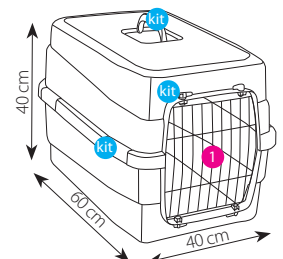

80296

8 021799 802967

→ 60 ↙ 40 ↑ 40 cm

→ 61 ↙ 44 ↑ 40,5 cm - Vol. 0,109 m³