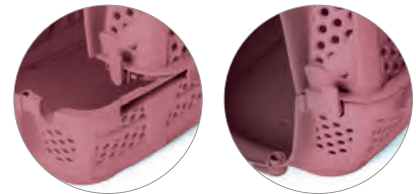

Carry Sport Metal

new colour

rodents

birds

fish and turtles

Si assembla in pochi secondi
Assembles in just seconds

80998M

80983M