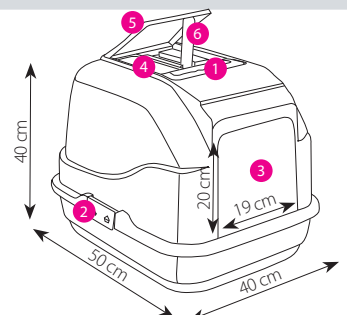

rodents

birds

fish and turtles

cats & dogs