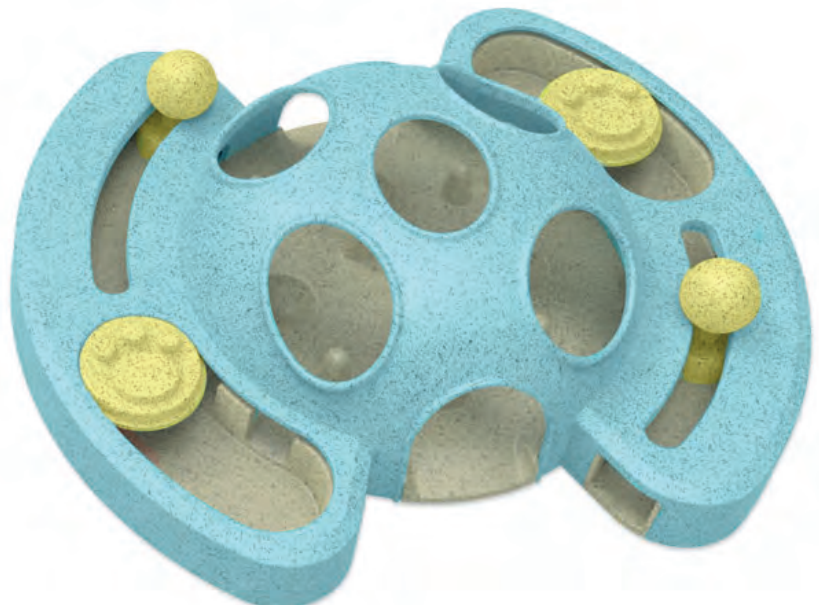

Butterfly

ICI702

→ 26 ↙ 21 ↑ 7 cm

Facile da pulire
Easy to clean

fish and turtles

cats & dogs