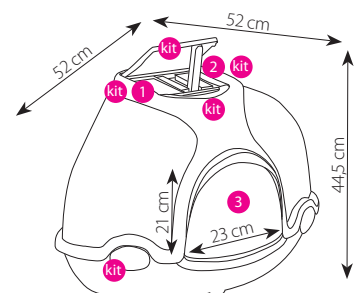

rodents

birds

fish and turtles

cats & dogs