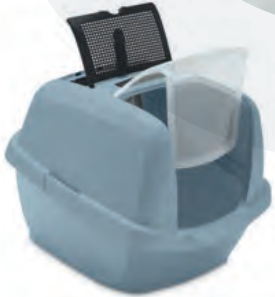

Diamo alla plastica una seconda vita
Give plastic a Second Life