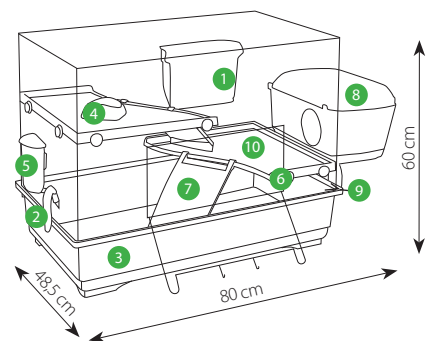

rodents

birds

fish and turtles

Porta per chiusura casetta
Sliding door for extra safety

Bibber 400

optional pag. 52

05959

→ 80 ↙ 48,5 ↑ 60 cm

FLAT PACK

→ 82 ↙ 51 ↑ 19,5 cm - Vol. 0,082 m³

1 98096B X8 98096 6	2 76896 1	3 34105 1	4 94196B X8	5 99196 X12
6 27596 1 Kit	7 98996 1	8 93496 3	9 94796 1	10 95796 1