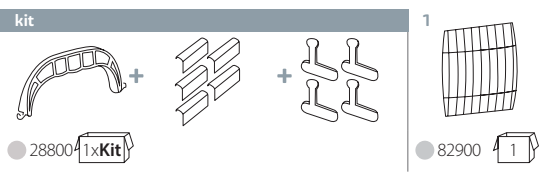

80296

8 021799 802967

→ 60 ↙ 40 ↑ 40 cm

→ 61 ↙ 44 ↑ 40,5 cm - Vol. 0,109 m³