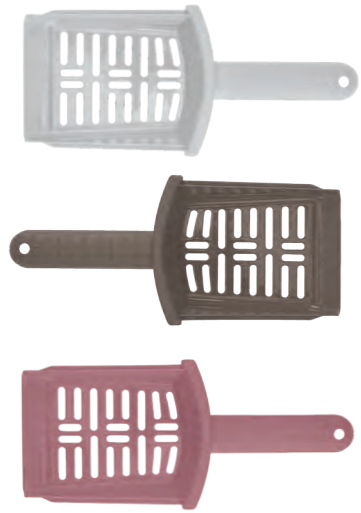

Giulietta

→ 27 ✕ 12 ↑ 5,5 cm
Adatto a Duo e Romeo
Suitable for Duo and Romeo

new colour

mixed colour **81096**
→ 27 ✕ 19 ↑ 13 cm
Vol. 0,007 m³

mixed colour **81096B**
 → 29,5 ✕ 20 ↑ 20,5 cm
Vol. 0,012 m³

rodents