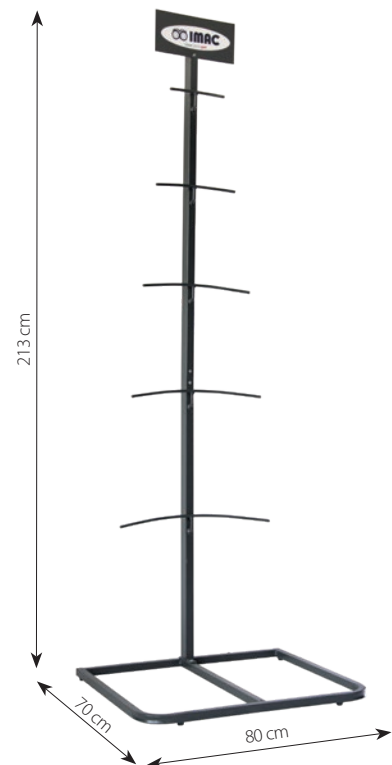

Dido non inclusi

Dido not included