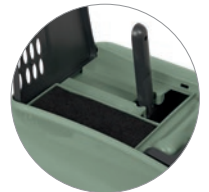

# Easy Cat

rodents

birds

fish and turtles

Paletta inclusa  
Scoop included

Filtro ai carboni attivi incluso  
Active charcoal filter included

**84048R**

**84094R**

**3+3** mixed colour  
**84096R**

Clean Up  
optional pag. 132

→ 50 ↙ 40 ↑ 40 cm

→ 51 ↙ 41 ↑ 77 cm - Vol. 0,161 m<sup>3</sup>

- 84970
- 84986
- 84994
- 84951

- 84770
- 84786
- 84794
- 84751

- 84899B
- 84899