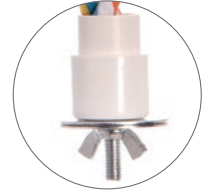

Posatoio in cotone SMALL Ø 1,2 ↑ 45 cm

Cotton Rope Perch

Adatto a / Suitable for:
Uccelli - Birds

rodents

Posatoio in cotone MEDIUM Ø 1,9 ↑ 60 cm

Cotton Rope Perch

Adatto a / Suitable for:
Uccelli - Birds

birds

Posatoio in cotone LARGE Ø 4,5 ↑ 60 cm

Cotton Rope Perch

Adatto a / Suitable for:
Uccelli - Birds

fish and turtles

Corda a spirale LARGE Ø 1,7 ↑ 158 cm

Rope Bungee Perch

Adatto a / Suitable for:
Uccelli - Birds