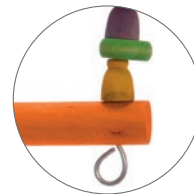

Posatoio in cotone LARGE Ø 4,5 ↑ 60 cm

Cotton Rope Perch

Adatto a / Suitable for:
Uccelli - Birds

fish and turtles

Corda a spirale LARGE Ø 1,7 ↑ 158 cm

Rope Bungee Perch

Adatto a / Suitable for:
Uccelli - Birds

cats & dogs

rodents

Altalena in legno

SMALL → 18 ↑ 22 cm

Wooden arch swing

Adatto a / Suitable for:
Uccelli - Birds

birds

Altalena in legno

LARGE → 35 ↑ 43 cm

Wooden arch swing

Adatto a / Suitable for:
Uccelli - Birds

fish and turtles

Scaletta in legno

→ 8 ↑ 28 cm

Wooden ladder with beads

Adatto a / Suitable for:
Uccelli - Birds