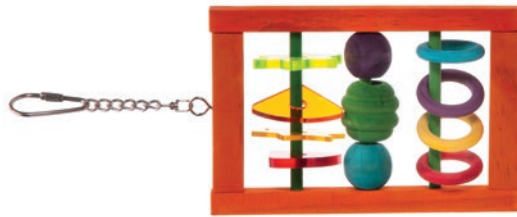

→ 9,5 ↑ 18 cm

Wooden whirly flower toy

Adatto a / Suitable for:
Uccelli - Birds

cats & dogs

Cornice in legno con giochi in acrilico → 10 ↑ 15,2 cm

Wooden frame with acrylic toys

Adatto a / Suitable for:
Uccelli - Birds

rodents

Monkey king in legno → 14 ↑ 22 cm

Wooden monkey king toy

Adatto a / Suitable for:
Uccelli - Birds

birds

Gioco coconut in legno → 11 ↑ 24 cm

Wooden coconut toy

Adatto a / Suitable for:
Uccelli - Birds