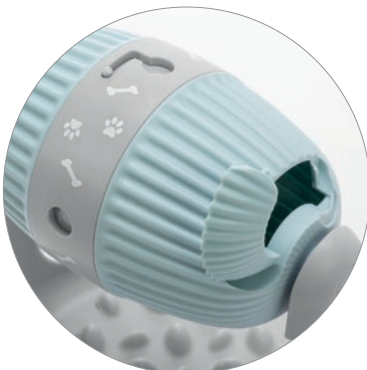

→ 26 ↙ 21 ↑ 7 cm

birds

fish and turtles

cats & dogs

Facile da pulire
Easy to clean

IQ Slow Feeder

Gioco interattivo
Interactive toy

ICI703

→ 31 ↙ 25 ↑ 28 cm

Riempimento
Fill up

Blocco
Close

Regolabile
Adjustable

rodents

birds

fish and turtles

cats & dogs