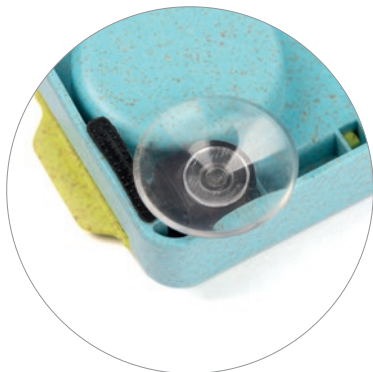

Antiscivolo
Non-slip base

birds