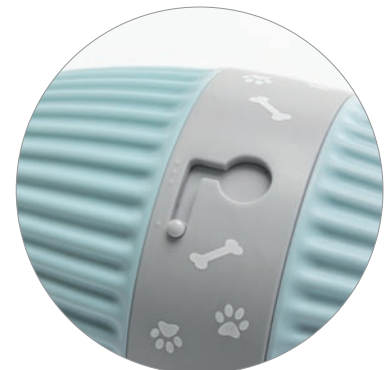

Antiscivolo
Non-slip base

cats & dogs

Agility park

Gioco interattivo
Interactive toy

ICI701

→ 25 ↙ 20 ↑ 5 cm

rodents

Facile da pulire
Easy to clean

→ 26 ↙ 21 ↑ 7 cm

birds

fish and turtles

cats & dogs

Facile da pulire
Easy to clean

IQ Slow Feeder

Gioco interattivo
Interactive toy

ICI703

→ 31 ↙ 25 ↑ 28 cm

Riempimento
Fill up

Blocco
Close

Regolabile
Adjustable

rodents

birds

fish and turtles

cats & dogs