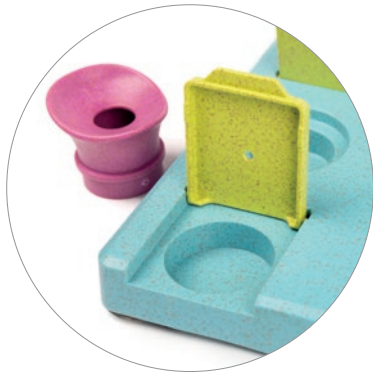

Antiscivolo
Non-slip base

cats & dogs

Agility park

Gioco interattivo
Interactive toy

ICI701

→ 25 ↙ 20 ↑ 5 cm

rodents

Facile da pulire
Easy to clean

Antiscivolo
Non-slip base

birds

fish and turtles

cats & dogs

Butterfly

Gioco interattivo
Interactive toy

rodents

ICI702

→ 26 ↙ 21 ↑ 7 cm

birds

fish and turtles

cats & dogs

Facile da pulire
Easy to clean

IQ Slow Feeder

Gioco interattivo
Interactive toy

ICI703

→ 31 ↙ 25 ↑ 28 cm

Riempimento
Fill up

Blocco
Close

Regolabile
Adjustable

rodents

birds

fish and turtles

cats & dogs