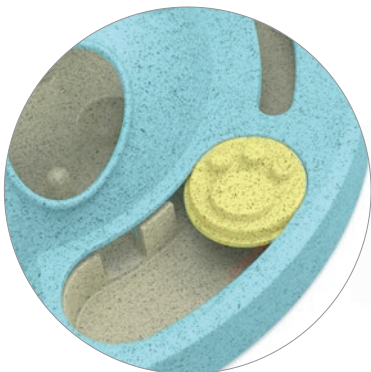

→ 26 ↙ 21 ↑ 7 cm

birds

fish and turtles

cats & dogs

Facile da pulire
Easy to clean

IQ Slow Feeder

Gioco interattivo
Interactive toy

ICI703

→ 31 ↙ 25 ↑ 28 cm

Riempimento
Fill up

Blocco
Close

Regolabile
Adjustable

rodents

birds

fish and turtles

cats & dogs