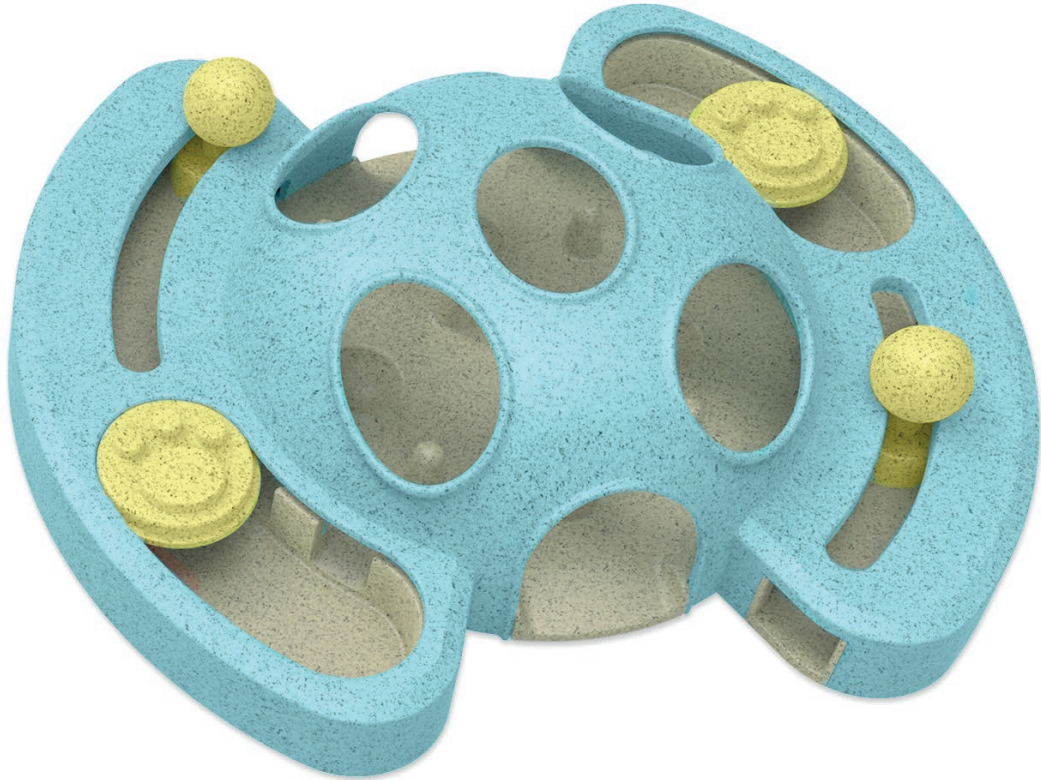

Antiscivolo
Non-slip base

cats & dogs

Agility park

Gioco interattivo
Interactive toy

ICI701

→ 25 ↙ 20 ↑ 5 cm

rodents

Facile da pulire
Easy to clean

Antiscivolo
Non-slip base

birds

fish and turtles

cats & dogs

Butterfly

Gioco interattivo
Interactive toy

rodents

ICI702

→ 26 ↙ 21 ↑ 7 cm

birds

fish and turtles

cats & dogs

Facile da pulire
Easy to clean

IQ Slow Feeder

Gioco interattivo
Interactive toy

ICI703

→ 31 ↙ 25 ↑ 28 cm

Riempimento
Fill up

Blocco
Close

Regolabile
Adjustable

rodents

birds

fish and turtles

cats & dogs