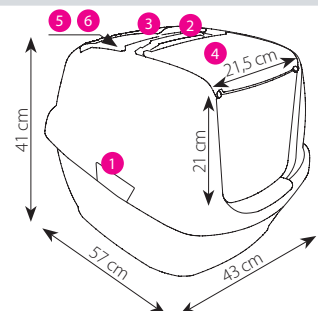

Filtro ai carboni attivi e paletta inclusi  
Active charcoal filter and scoop included

Dixie Bag optional pag. 132

**44350R**

**44337**

**44338**

**44380**

**1+1+1 mixed colour 44396**

→ 57 ↓ 43 ↑ 41 cm

→ 60,5 ↓ 41 ↑ 45,5 cm - Vol. 0,113 m<sup>3</sup>

rodents

birds

fish and turtles

cats & dogs