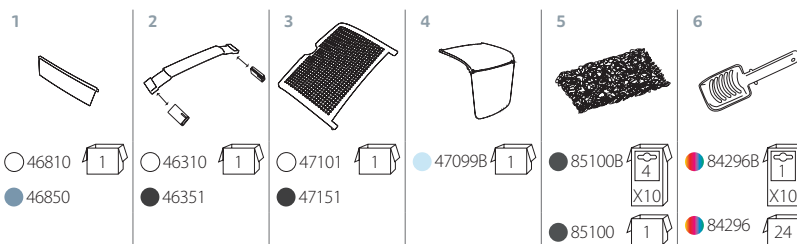

Filtro ai carboni attivi e paletta inclusi  
Active charcoal filter and scoop included

Dixie Bag optional pag. 132

**44350R**

**44337**

**44338**

**44380**

**1+1+1 mixed colour 44396**

→ 57 ↓ 43 ↑ 41 cm

→ 60,5 ↓ 41 ↑ 45,5 cm - Vol. 0,113 m<sup>3</sup>

rodents

birds

fish and turtles

cats & dogs