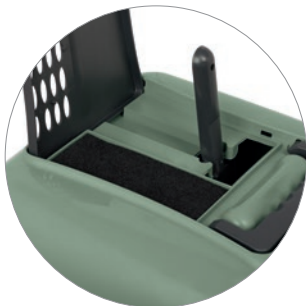

fish and turtles

cats & dogs