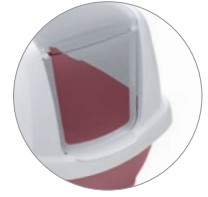

Portina Maddy Junior

→21,5 ↙1 ↑21 cm

Adatto a / Suitable for:
Maddy Junior

blister
47099B

rodents

Portina Maddy

→24 ↙1 ↑25 cm

Adatto a / Suitable for:
Maddy

blister
46099B

birds

Portina Zuma

→24,5 ↙4 ↑24 cm

Adatto a / Suitable for:
Zuma

blister
43599B

fish and turtles

Portina Ginger