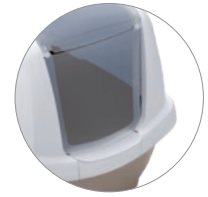

Portina Maddy Junior

→21,5 ↙1 ↑21 cm

Adatto a / Suitable for:
Maddy Junior

blister
47099B

rodents

Portina Maddy

→24 ↙1 ↑25 cm

Adatto a / Suitable for:
Maddy

blister
46099B

birds

Portina Zuma

→24,5 ↙4 ↑24 cm

Adatto a / Suitable for:
Zuma

blister
43599B

fish and turtles

Portina Ginger