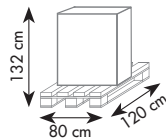

birds

ICA320

10 L