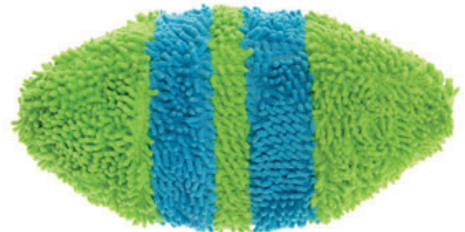

Soft toys designed for indoor play. Made from EVA and polyester, they are lightweight and quieter during play, helping protect furniture and household surfaces.

Silenzioso - Rimbalza
Quiet bounce

Leggera e morbida
Lightweight and soft

Ideale per la casa
Indoor friendly

rodents

birds

fish and turtles

cats & dogs

Palla in eva e poliestere EVA and polyester ball

 **ICC780** Ø 11 cm
8 021799 423155 

 **ICC781** Ø 13 cm
8 021799 423162 

Rugby in eva e poliestere EVA and polyester rugby ball

 **ICC782** → 19 ↙ 9 ↑ 9 cm
8 021799 423179 

 **ICC783** → 28 ↙ 12 ↑ 12 cm
8 021799 423186 

Anello in eva e poliestere EVA and polyester ring

 **ICC784** → 13 ↙ 7 ↑ 7 cm
8 021799 423193 