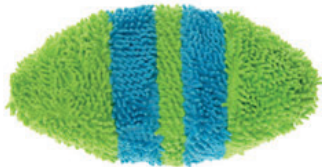

Soft toys designed for indoor play. Made from EVA and polyester, they are lightweight and quieter during play, helping protect furniture and household surfaces.

Silenzioso - Rimbalza
Quiet bounce

Leggera e morbida
Lightweight and soft

Ideale per la casa
Indoor friendly

rodents

birds

fish and turtles

cats & dogs

Palla in eva e poliestere EVA and polyester ball

 **ICC780** Ø 11 cm
8 021799 423155 

 **ICC781** Ø 13 cm
8 021799 423162 

Rugby in eva e poliestere EVA and polyester rugby ball

 **ICC782** → 19 ↙ 9 ↑ 9 cm
8 021799 423179 

 **ICC783** → 28 ↙ 12 ↑ 12 cm
8 021799 423186 

Anello in eva e poliestere EVA and polyester ring

 **ICC784** → 13 ↙ 7 ↑ 7 cm
8 021799 423193 