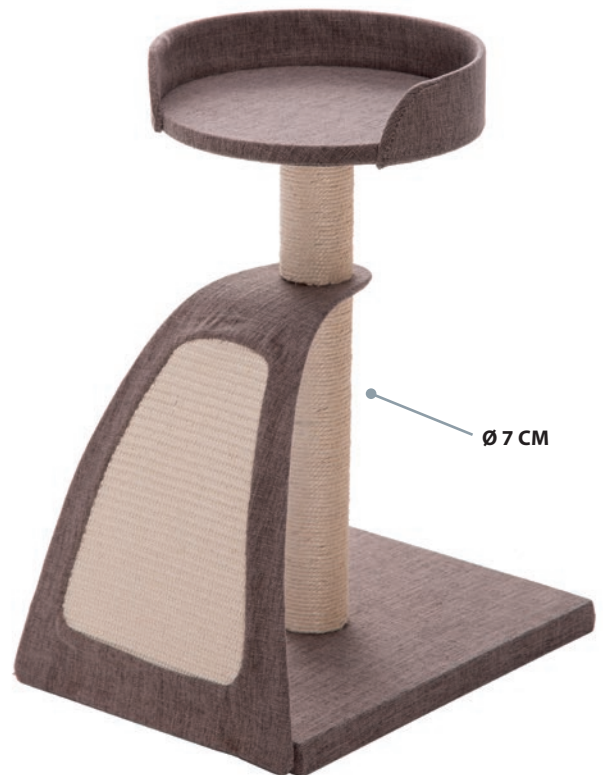

Ines

● IGT312

→ 45 ↙ 35 ↑ 64 cm

fish and turtles

cats & dogs