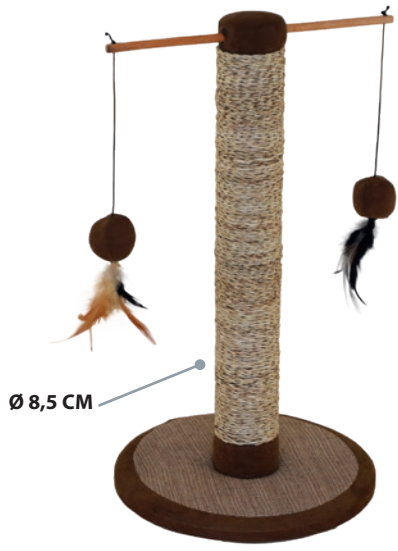

# Vertigo

● **IGT601** → 30 ↙ 30 ↑ 50 cm

● **IGT601S** → 30 ↙ 30 ↑ 50 cm

birds

# Play pen

● **IGT610** → 35 ↙ 35 ↑ 55 cm

● **IGT610S** → 35 ↙ 35 ↑ 55 cm