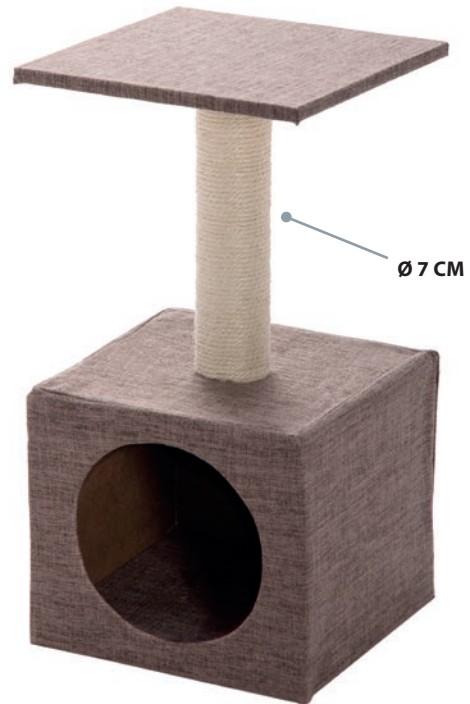

Pogo

● IGT306

→ 30 ↙ 30 ↑ 56 cm

fish and turtles