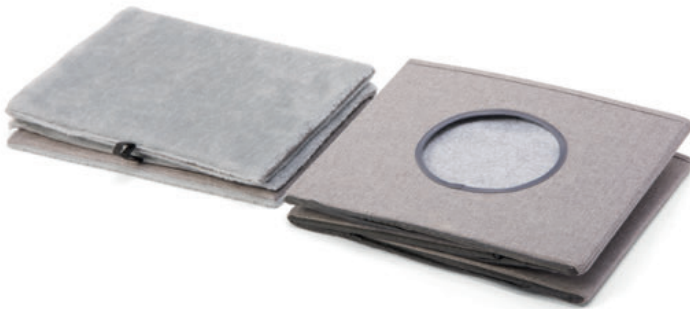

Torre a 3 livelli richiudibile

Foldable 3-level tower

IGT002

→ 39 ↙ 39 ↑ 66 cm

rodents

birds

fish and turtles

cats & dogs

Richiudibile

Foldable

Casetta gatto con ripiano superiore richiudibile

Foldable cat house with top shelf

IGT003

→ 55 ↙ 40 ↑ 40 cm

Richiudibile
Foldable

rodents